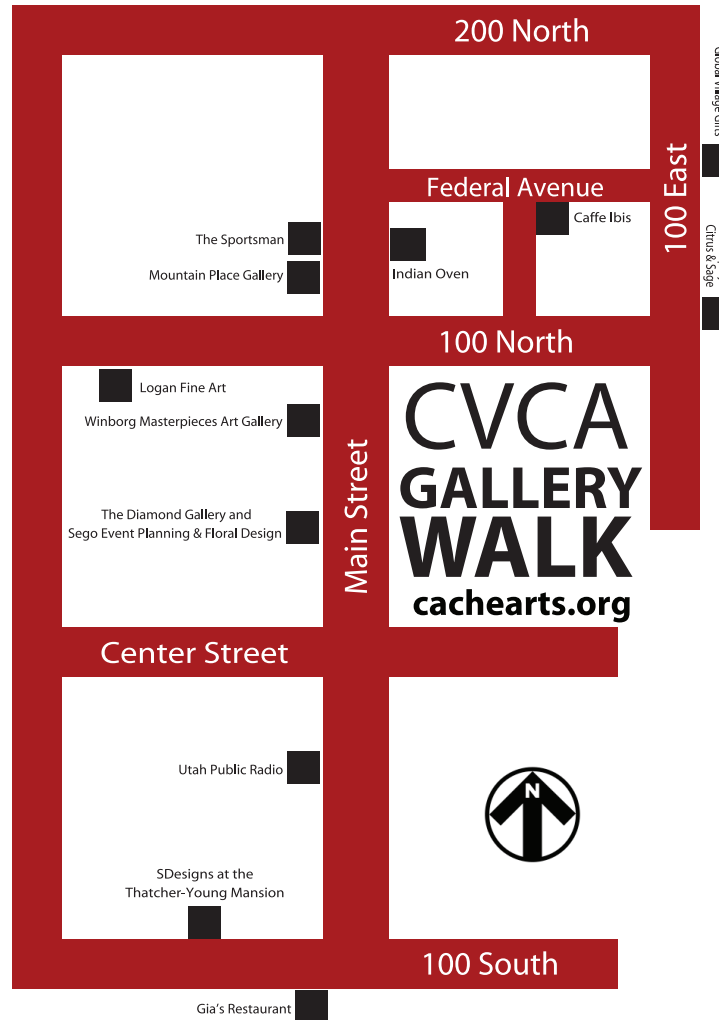

CACHE VALLEY CENTER FOR THE ARTS

- CAFFE IBIS**
featuring Colleen Howe
"Mug Shots"
52 FEDERAL AVENUE
- THE CREPERY & CITRUS AND SAGE**
featuring Roxane Pfister
& Kristi Grussendorf
130 N 100 E
- THE DIAMOND GALLERY**
featuring David Sidwell
Photography
41 N MAIN
- GIA'S ITALIAN RESTAURANT**
featuring Jacob Wayne Bryner Art
Paintings
119 S MAIN
- GLOBAL VILLAGE GIFTS**
featuring Divine Chocolate
146 N 100 E
- LOGAN DOWNTOWN ALLIANCE
AT INDIAN OVEN**
featuring Robert Guy
"Structures & buildings"
130 N MAIN
- LOGAN FINE ART**
60 W 100 N

- MOUNTAIN PLACE GALLERY**
featuring Russ Fjeldsted
"Cliff Dwellers"
123 N MAIN
- SDESIGNS AT THE THATCHER-YOUNG MANSION**
featuring Cache Valley Photographers
35 W 100 S
- SEGO EVENT PLANNING & FLORAL DESIGN**
featuring Jessica's Photography
"Destinations"
41 N MAIN
- THE SPORTSMAN**
featuring Kathy Puzey
"Ink on Paper"
129 N MAIN
- UTAH PUBLIC RADIO STUDIO**
featuring Lucy Peterson Watkins
Silk paintings & fiber arts
43 S MAIN
- WINBORG MASTERPIECES ART GALLERY**
featuring Larry Winborg & Jeremy Winborg
"Watercolors, oils, & Giclee Prints"
55 N MAIN #208

GALLERY WALK

friday, feb. 10 from 6-9 pm

SUPPORTED BY THE CACHE VALLEY COMMUNITY THROUGH RAPZ - THANK YOU!

cachearts.org