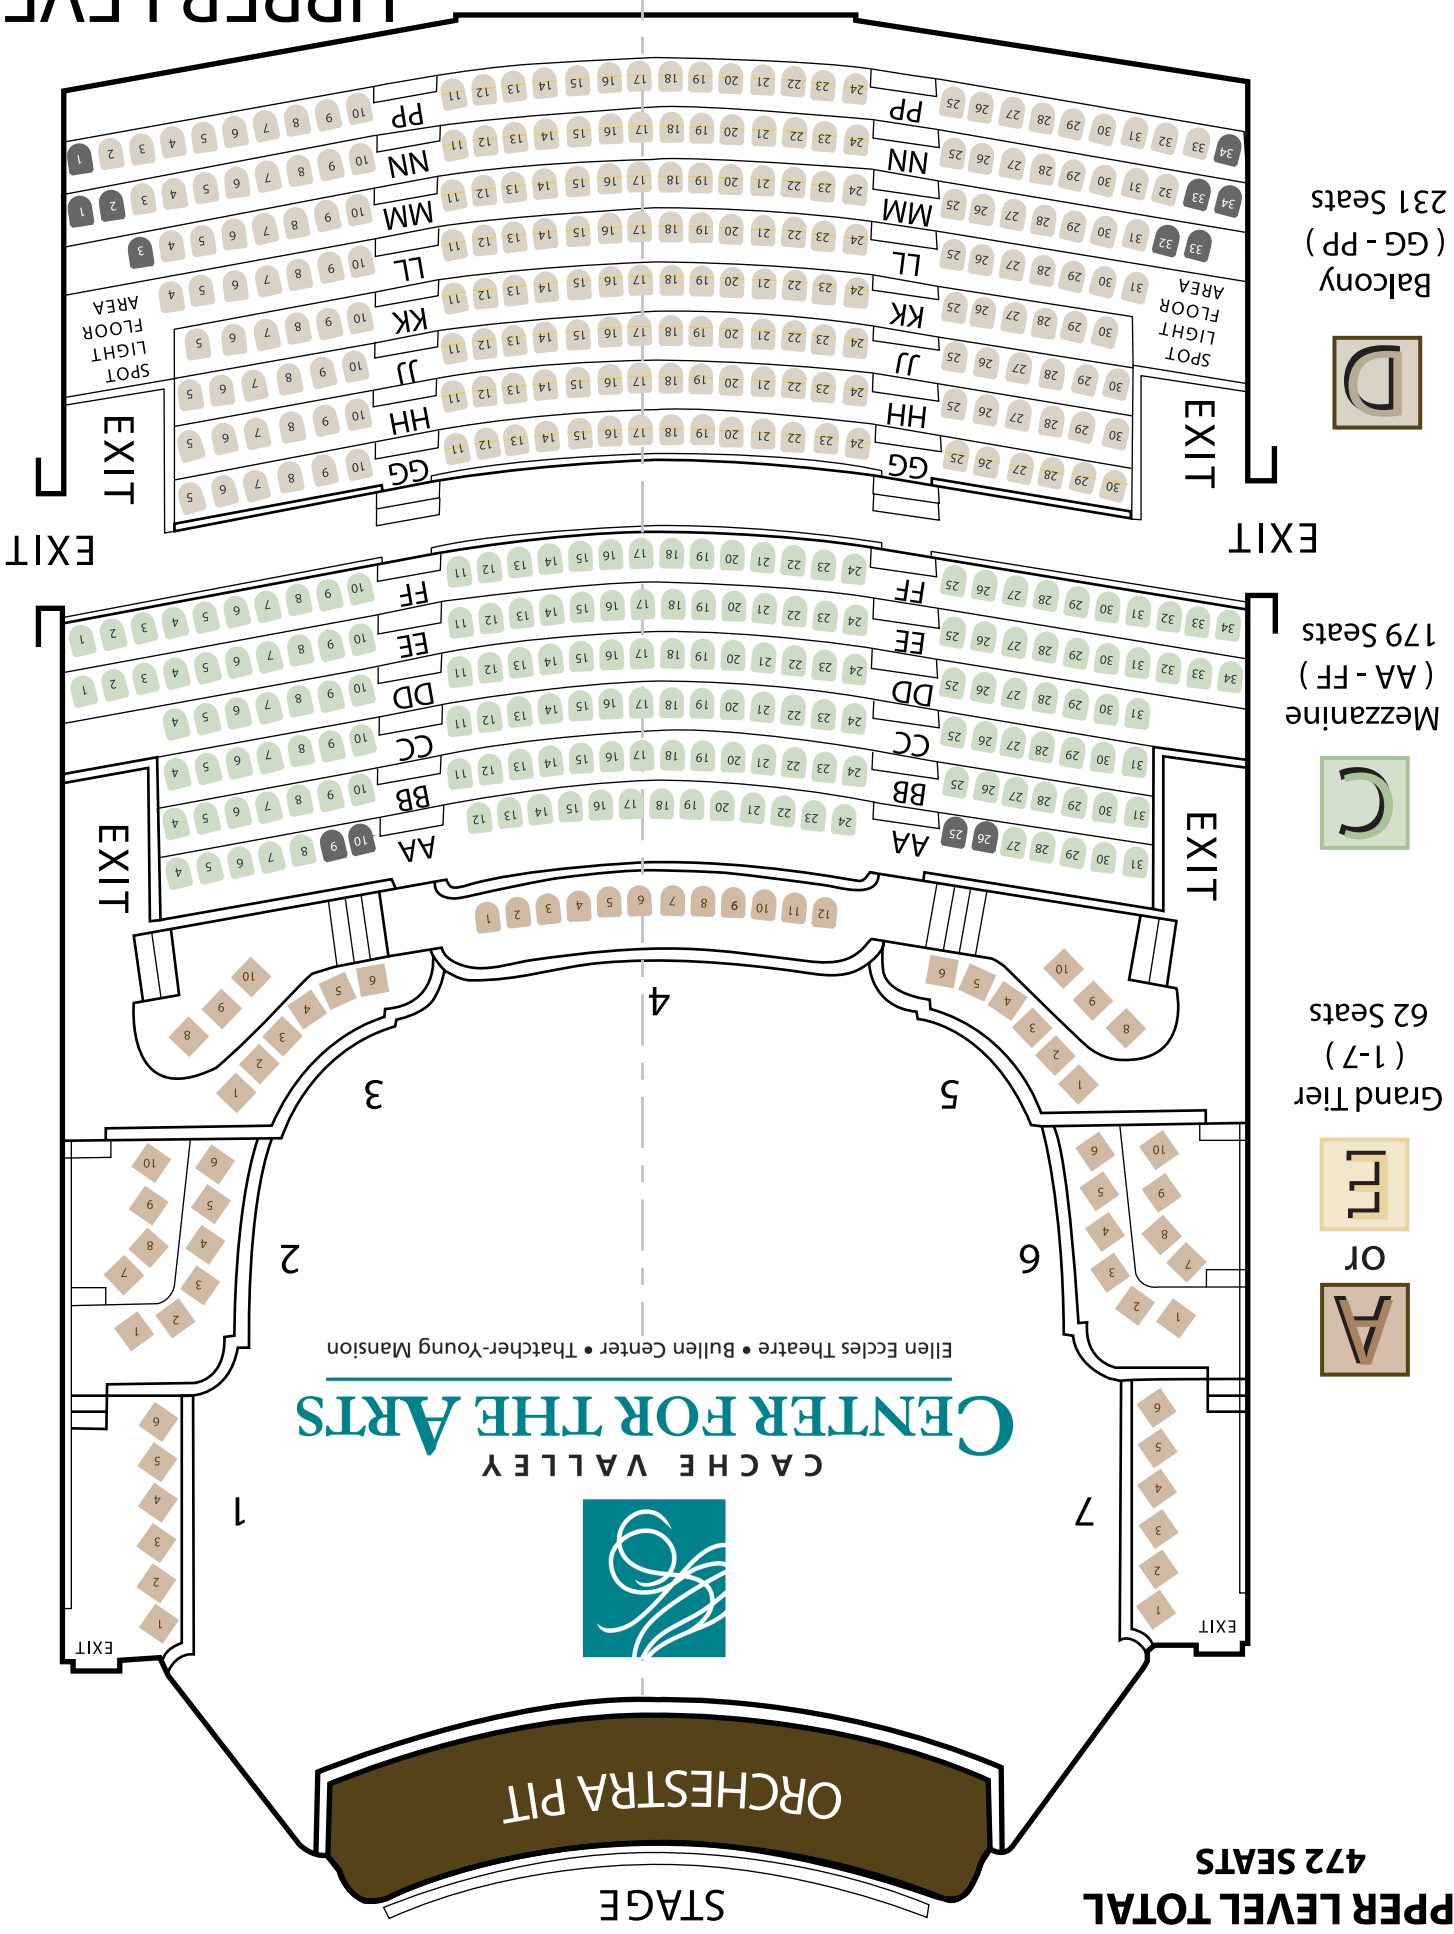

UPPER LEVEL

UPPER LEVEL TOTAL
472 SEATS

Grand Tier
(1-7)
62 Seats

Mezzanine
(AA - FF)
179 Seats

Balcony
(GG - PP)
231 Seats

CACHE VALLEY CENTER FOR THE ARTS
Ellen Eccles Theatre • Bullen Center • Thatcher-Young Mansion