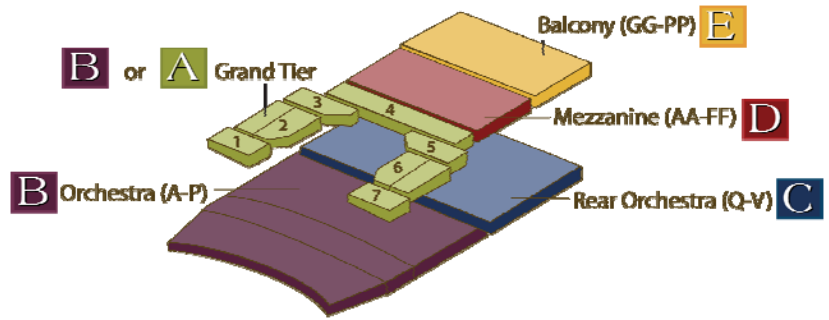

2009-2010
CVCA Presents
Season Ticket Order Form

Visit www.ellenecletheatre.org
for on sale dates to Resident Events.

#1 – Adult Regular Tickets Remember to circle the date you would like to attend!

Buy 4, Save More! Save 15% when you purchase regular tickets to 4 or more events!

EVENT	CIRCLE DATE (ALL EVENTS AT 7:30 PM UNLESS NOTED)		CIRCLE SECTION				TOTALS		
			BALC	MEZZ	REAR	GT/ORCH	QTY	TOTALS	
2009									
To Kill A Mockingbird	Thurs Sept 24	Fri Sept 25	$21	$26	$28	$32	x		=
Tap Dogs	Thurs Oct 8	Fri Oct 9	$26	$30	$34	$38	x		=
Sophie Milman	Tues Oct 20	Wed Oct 21	$16	$18	$20	$22	x		=
The King's Singers	Mon Oct 26	Tues Oct 27	$26	$30	$34	$38	x		=
Cherryholmes	Tues Nov 17	Wed Nov 18	$17	$22	$24	$27	x		=
Bar-J Wranglers	Sat, Dec 19 1:30p	Sat, Dec 19	$16	$18	$20	$22	x		=
2010									
Annie	Tues Jan 26	Wed Jan 27	$26	$30	$34	$38	x		=
The Hobbit	Sat Jan 30 2 pm		$8	$9	$10	$12	x		=
Eileen Ivers	Mon Mar 1	Tues Mar 2	$21	$26	$28	$32	x		=
Diavolo	Tues Mar 9	Wed Mar 10	$21	$26	$28	$32	x		=
Leon Redbone	Tues Apr 20	Wed Apr 21	$16	$18	$20	$22	x		=
Subtotal									=
Subtract 15% discount for tickets to 4 or more events									= ( )
Total Regular Tix									=

#2 – Child Price Tickets 50% off up to 4 child tickets (ages 5-18 yrs) with the purchase of each full priced ticket

EVENT	CIRCLE DATE (ALL EVENTS AT 7:30 PM UNLESS NOTED)		CIRCLE SECTION				TOTALS		
			BALC	MEZZ	REAR	GT/ORCH	QTY	TOTALS	
2009									
To Kill A Mockingbird	Thurs Sept 24	Fri Sept 25	$10.50	$13	$14	$16	x		=
Tap Dogs	Thurs Oct 8	Fri Oct 9	$13	$15	$17	$19	x		=
Sophie Milman	Tues Oct 20	Wed Oct 21	$8	$9	$10	$11	x		=
The King's Singers	Mon Oct 26	Tues Oct 27	$13	$15	$17	$19	x		=
Cherryholmes	Tues Nov 17	Wed Nov 18	$8.50	$11	$12	$13.50	x		=
Bar-J Wranglers	Sat, Dec 19 1:30p	Sat, Dec 19	$8	$9	$10	$11	x		=
2010									
Annie	Tues Jan 26	Wed Jan 27	$13	$15	$17	$19	x		=
The Hobbit	Sat Jan 30 2 pm		$4	$4.50	$5	$6	x		=
Eileen Ivers	Mon Mar 1	Tues Mar 2	$10.50	$13	$14	$16	x		=
Diavolo	Tues Mar 9	Wed Mar 10	$10.50	$13	$14	$16	x		=
Leon Redbone	Tues Apr 20	Wed Apr 21	$8	$9	$10	$11	x		=
Total Child Tix									=
Total Regular Tix + Child Tix									=
GRAND TOTAL									=

Questions? Call (435) 752-0026